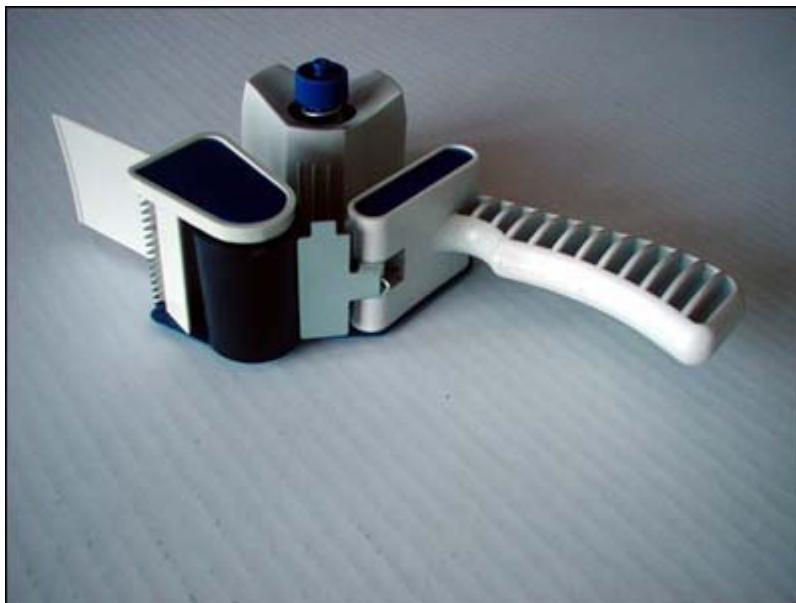

The Illustration of Adjustable Tape Roller

- Product Name: Adjustable Tape Roller
- Packing: 58 × 26 × 45cm
- Qty/Ctn: 24pcs

● Using:

Can cut tape by the sawtooth without knife or forfex

● **Contact Information**