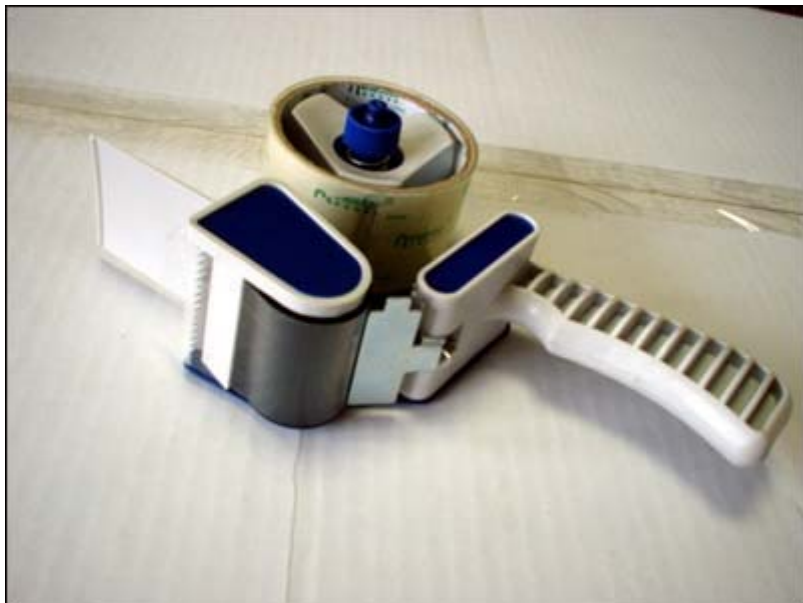

The Illustration of Adjustable Tape Roller

- Product Name: Adjustable Tape Roller
- Packing: 58 × 26 × 45cm
- Qty/Ctn: 24pcs

● Using:

Can cut tape by the sawtooth without knife or forfex

● **Contact Information**