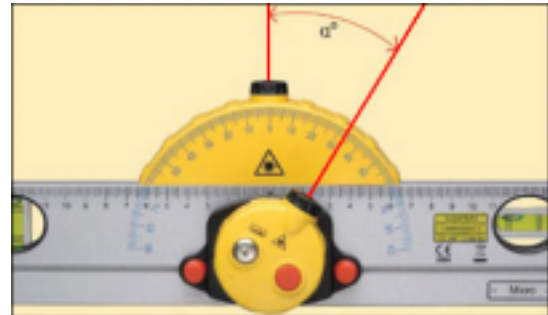

Product Name: Ruler Angle Level
Art Number: 44002

Function:

- Can give off two parallel laser line
- Can give off a benchmark laser line and an angle line
- Laser benchmark line power & laser angle line power can be use separately