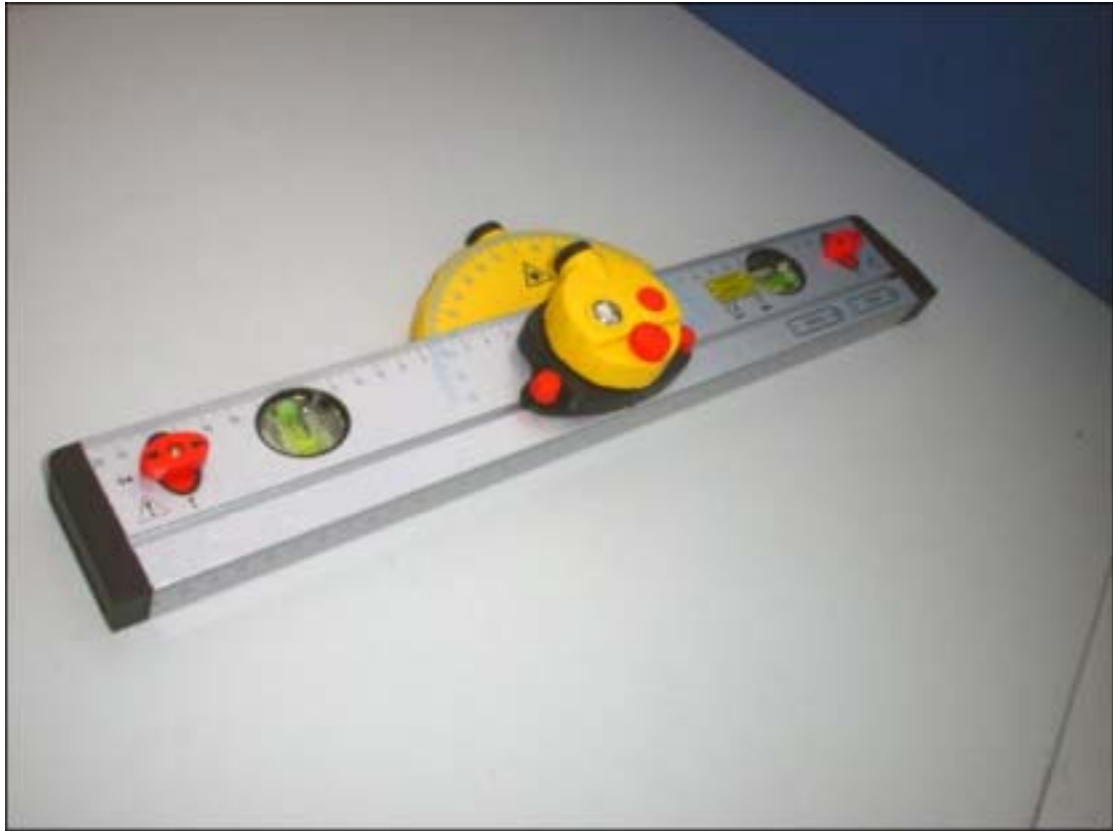

Product Name: Ruler Angle Level
Art Number: 44002

Function:

- Can give off two parallel laser line
- Can give off a benchmark laser line and an angle line
- Laser benchmark line power & laser angle line power can be use separately

● Technical Specification:

Laser wavelength: 635nm-670nm

Laser power: less than 1mw

Laser class: 2

The accuracy of angle-measuring: +/- 1 degree

Laser parallel parallelism: +/- 0.5 degree

Benchmark laser power: 3V DC (2 x AAA 1.5V batteries)